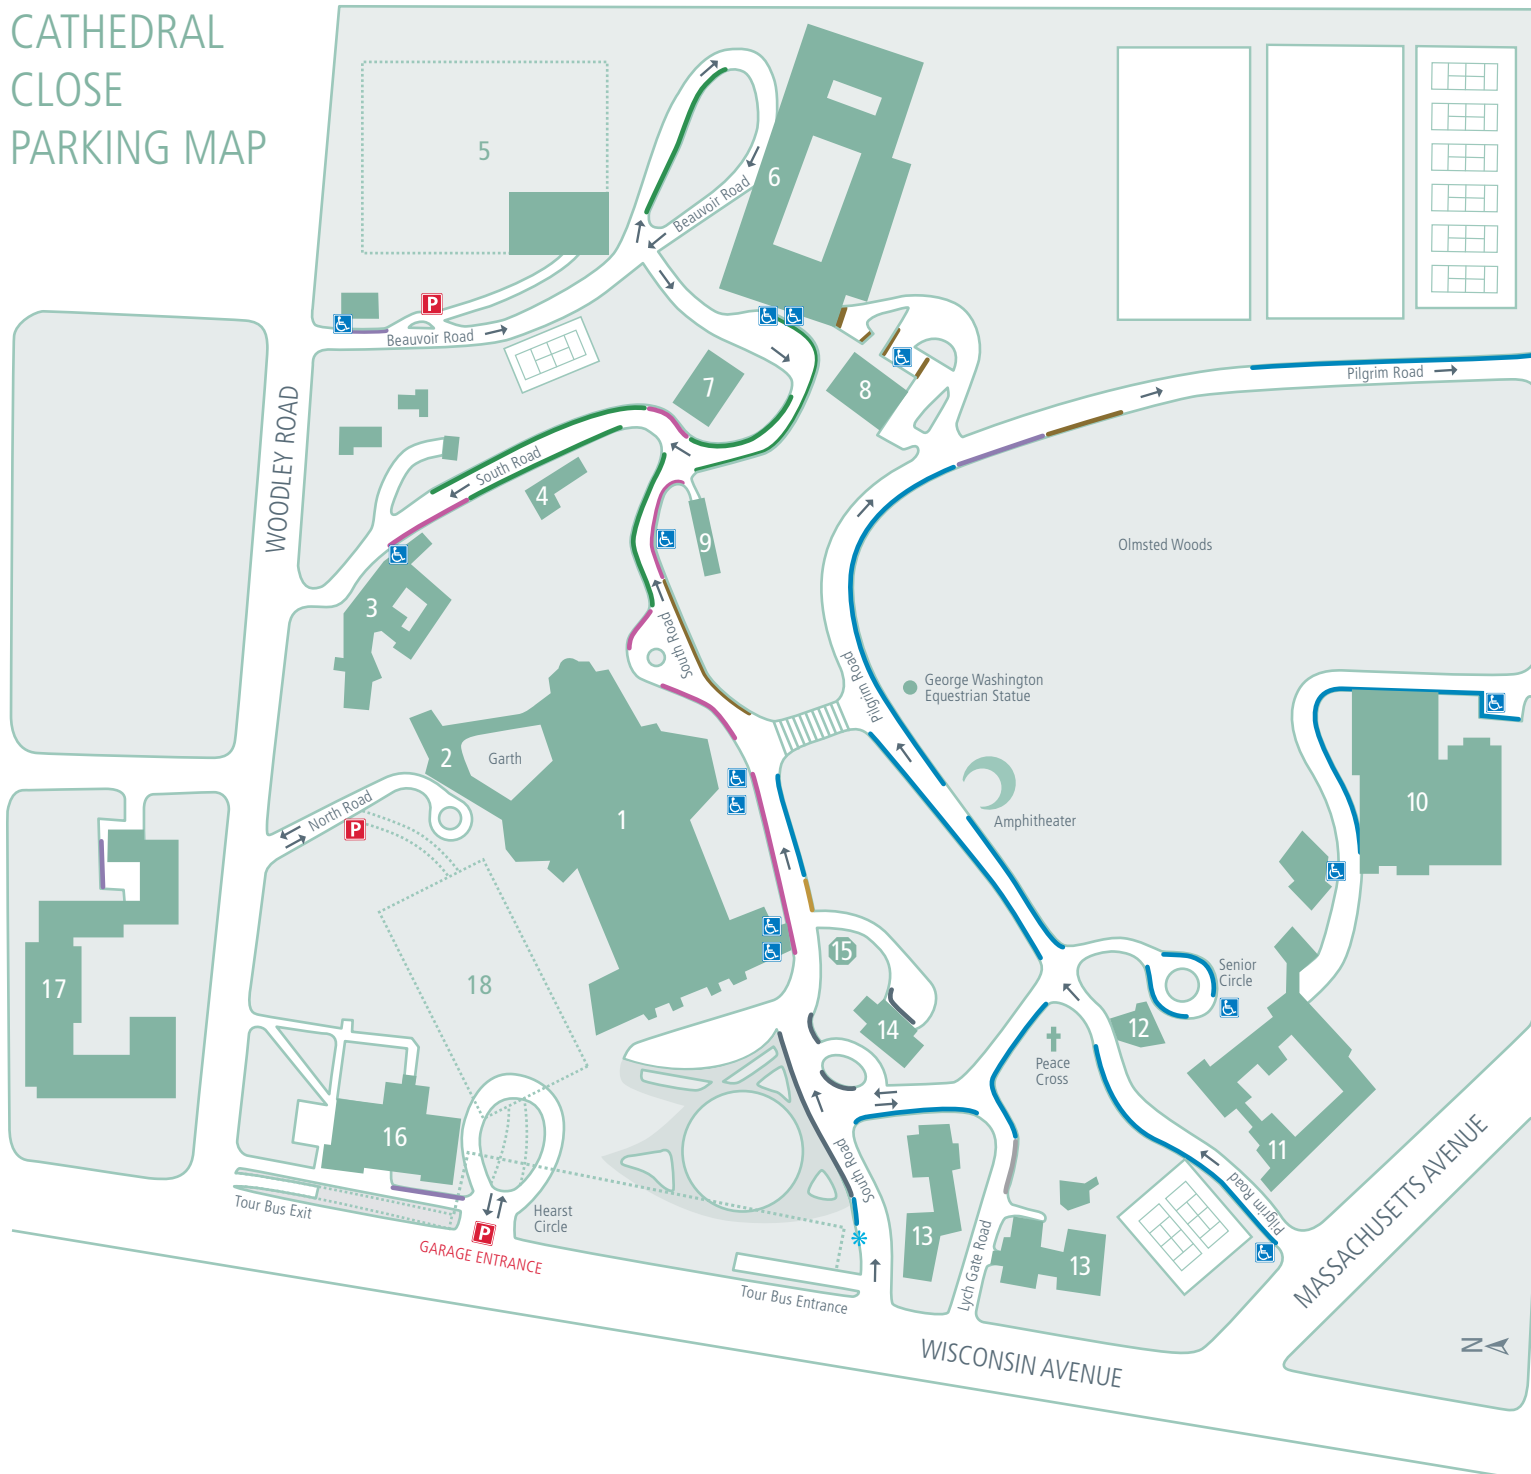

CATHEDRAL CLOSE PARKING MAP

34TH STREET

- SURFACE PARKING ZONES**
- St Albans School (STA)
 - Beauvoir School
 - Cathedral
 - NCS
 - Foundation
 - Church House
 - St Alban's Parish
 - All Hallows Guild
 - ★ Flex Car Space
 - ♿ Handicap Parking
 - Ⓟ Underground Parking

- BUILDINGS**
- 1 Washington National Cathedral
 - 2 Offices
 - 3 Cathedral College
 - 4 Cathedral Library
 - 5 NCS — Athletic Center
 - 6 Beauvoir School
 - 7 Greenhouse
 - 8 Facilities Building
 - 9 Sayre House
 - 10 STA — Activities/Gym/Pool
 - 11 STA — Academic Buildings
 - 12 STA — Little Sanctuary
 - 13 St Alban's Parish
 - 14 Church House
 - 15 Herb Cottage
 - 16 NCS — Hearst Hall
 - 17 NCS — Woodley North
 - 18 Underground Garage

GARFIELD STREET